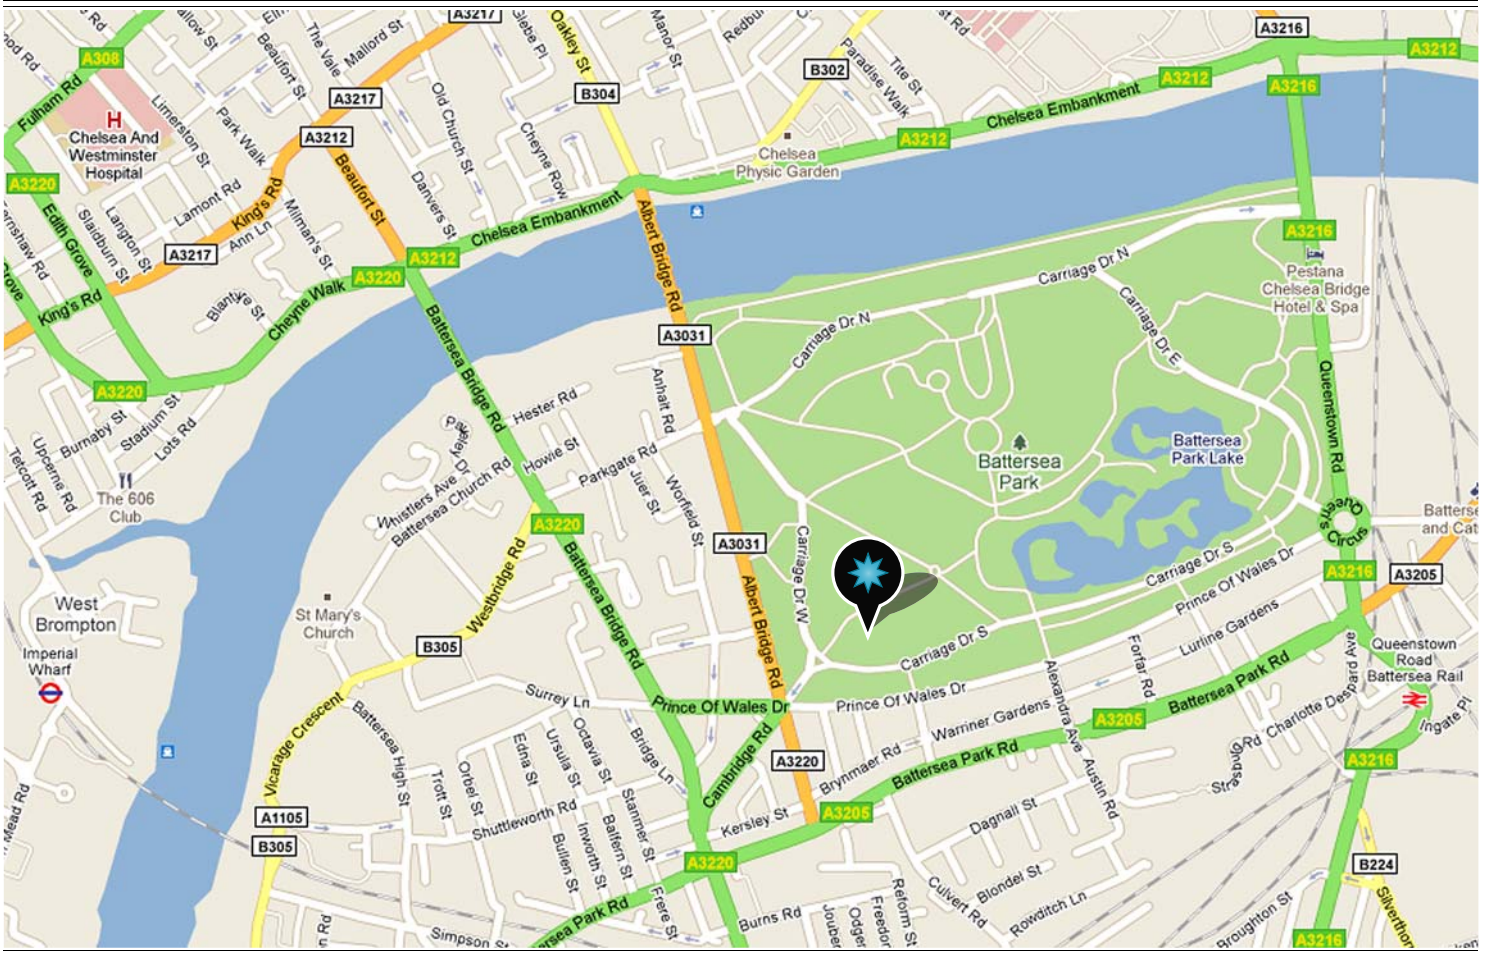

Battersea Park Fireworks Display

Event Details

When:

Saturday 5th November 2011

Time:

Gates Open - 18:00

Bonfire Lit - 19:30

Display - 20:00

Where:

Battersea Park

Nearest Train:

Battersea Park or Queenstown

Nearest Tube:

Pimlico

Admission:

Adults £6.00