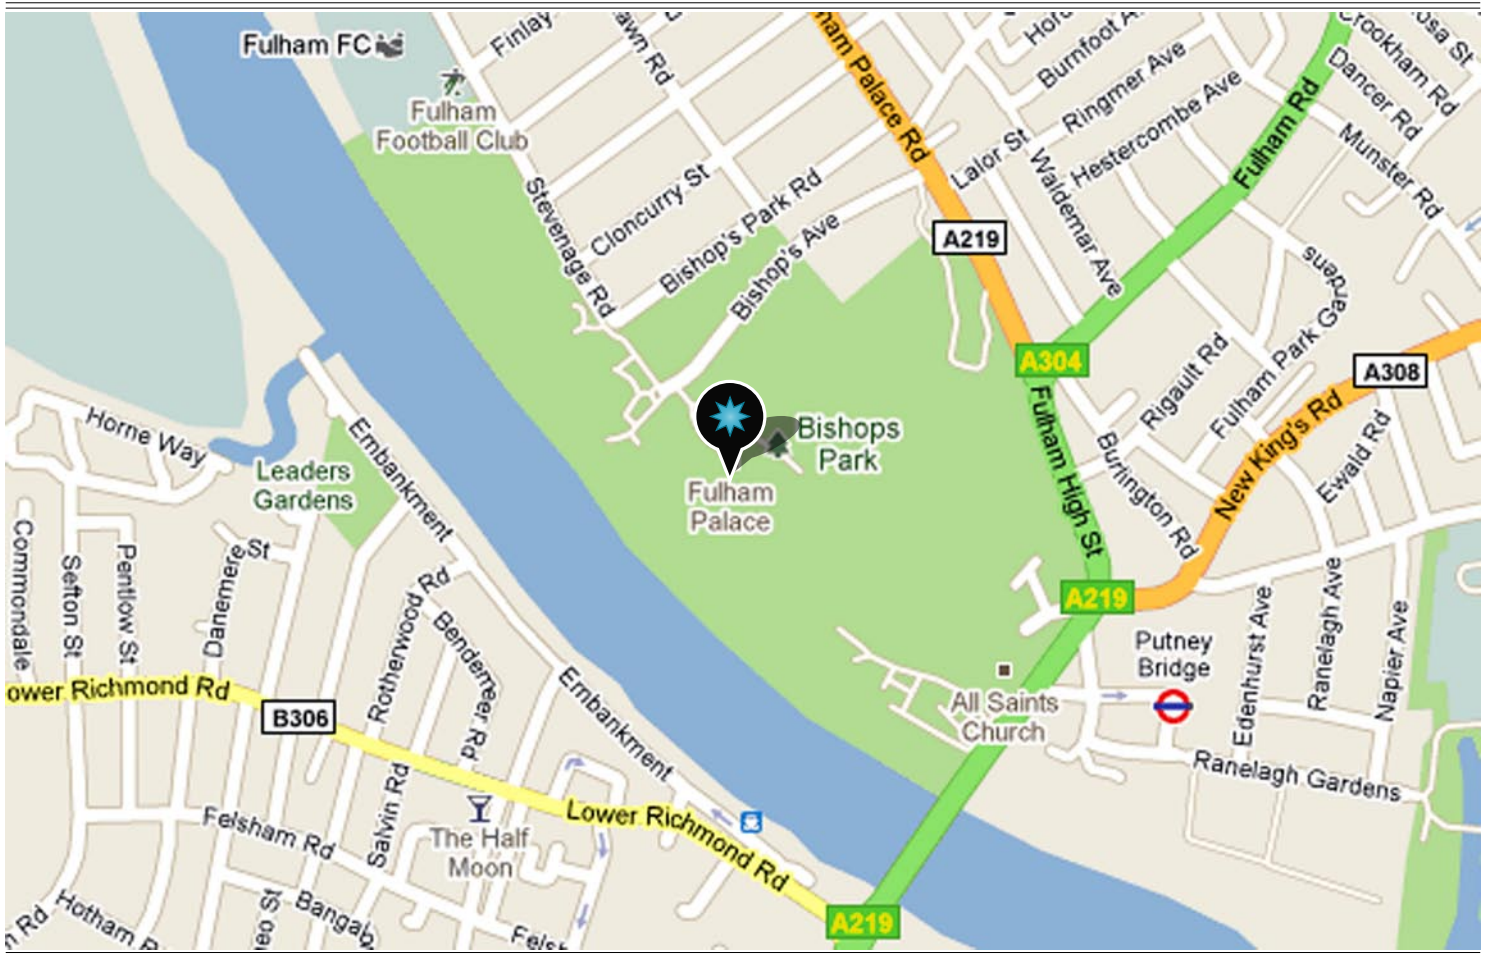

# Bishops Park Fireworks Display

## Event Details

**When:**

Friday 5th November 2010

**Time:**

Gates Open - 18:00  
Display - childrens 19:30, main 20.00

**Where:**

Bishops Park

**Nearest Tube:**

Putney Bridge

**Admission:**

£6.00 on the day for over 5's  
Advance Tickets: £4.00 (0871 221 1722)

**50% off at 800+  
Restaurants  
and Bars**

**£29.95**  
for a years  
membership

**Disclaimer:** View is not responsible or liable for any inaccuracies shown in this guide. This guide is based on the best possible information available at time of going to press.